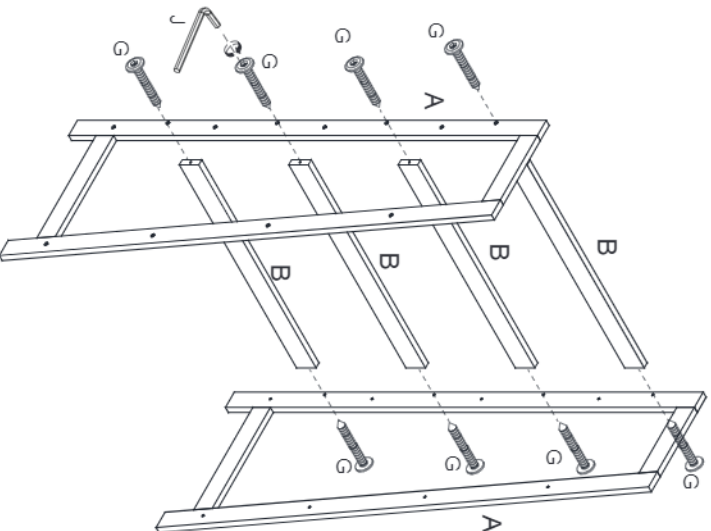

Multi-functional 4 Tier Bamboo Bookcase

Timber Valley
HOME & GARDEN

Mid-America Home & Garden

Assembly instruction

Model: MA333

AX 2	BX 4	CX 1	DX 1	EX 1	FX 1	G X 8	H X 16
						I X 16	J X 1

STEP-1

STEP-2