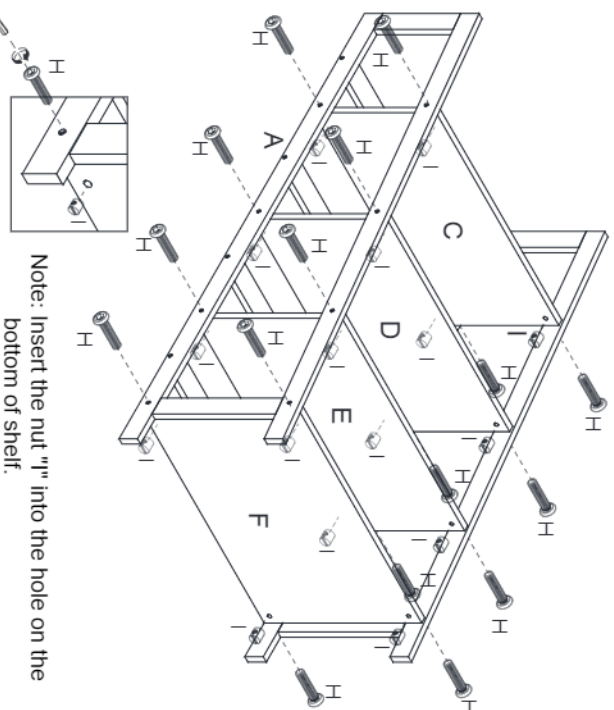

Multi-functional 4 Tier Bamboo Bookcase

Timber Valley
HOME & GARDEN

Mid-America Home & Garden

Assembly instruction

Model: MA333

AX 2	BX 4	CX 1	DX 1	EX 1	FX 1	G X 8	H X 16
						I X 16	J X 1

STEP-1

STEP-2