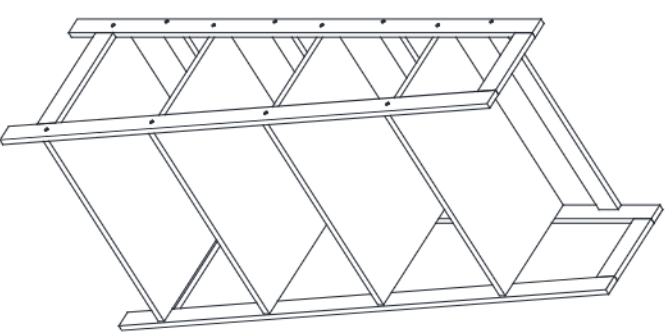

STEP-3

If you have any questions or are missing a part please visit www.mid-america.biz or sent us email: service@mid-america.biz